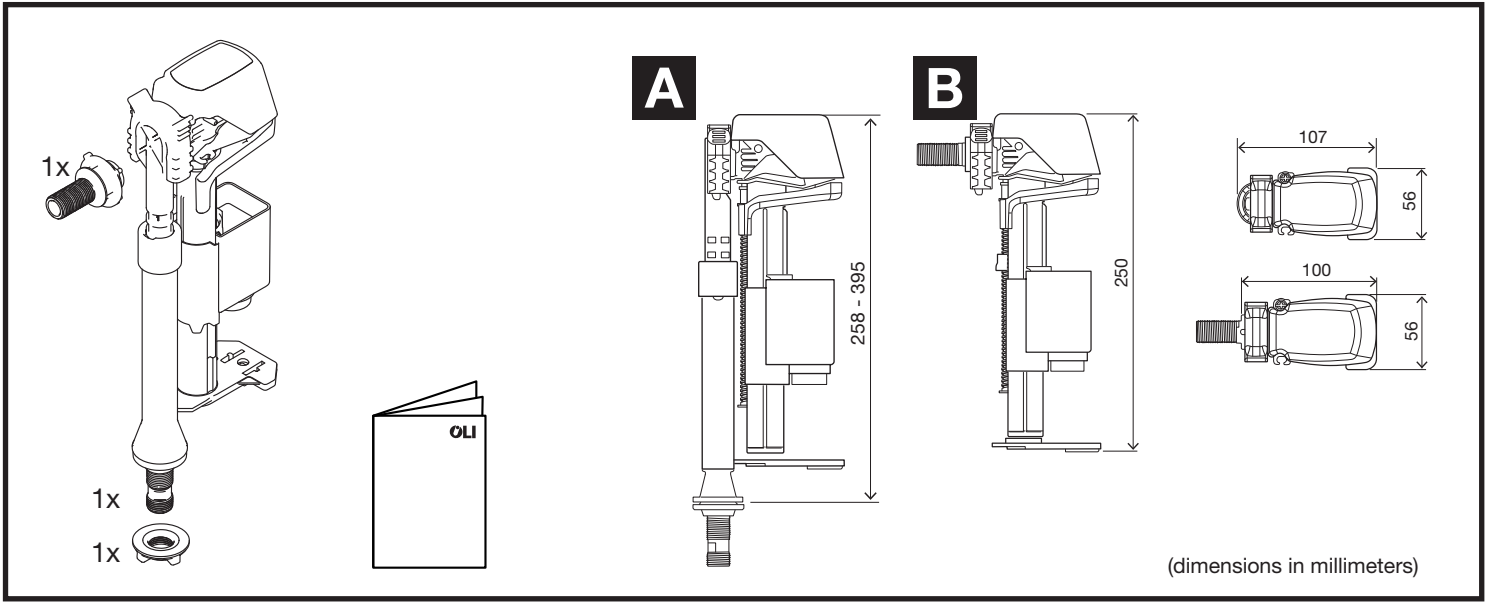

AZOR PLUS 2 IN 1

INFERIOR AND LATERAL INLET VALVE CONNECTION

2 A