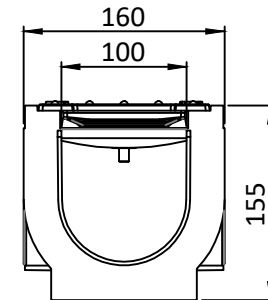

08000203031

				<i>Plastic Channel with ductile cast iron grating</i>			
Rev	Sheet	Doc. No.	Sign.	Data	Let.	Weight	Scale
				10.05.17		5.48	1:4
Dvlpd by				Kojuh O.			
Chkd by				Neagoe R.			
					08000203031		
					Load Class C		
					Plastic, Ductile Cast Iron		
Contact					tehnic@standartpark.ro		