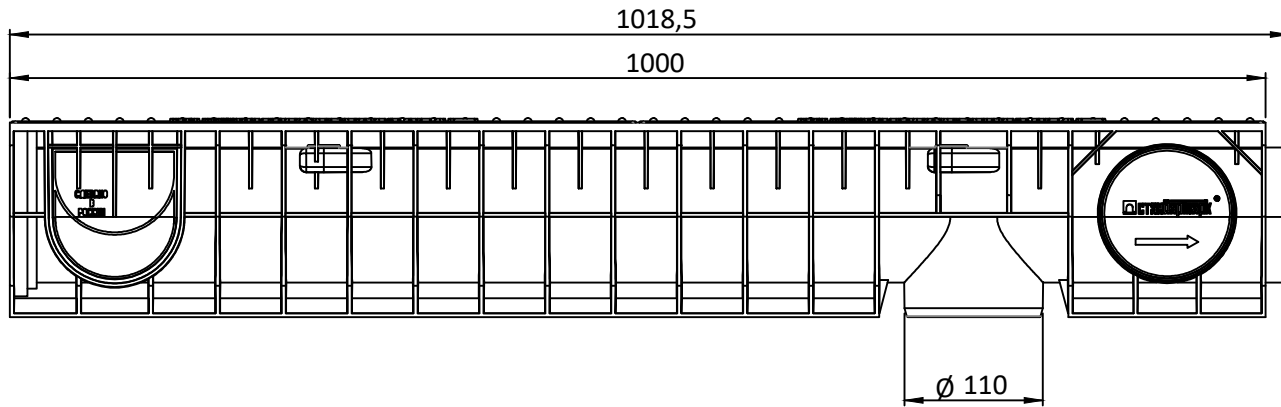

08000203031

				<i>Plastic Channel with ductile cast iron grating</i>			
Rev	Sheet	Doc. No.	Sign.	Data	Let.	Weight	Scale
				10.05.17		5.48	1:4
Dvlpd by				Kojuh O.			
Chkd by				Neagoe R.			
					08000203031		
					Load Class C		
					Plastic, Ductile Cast Iron		
Contact					tehnic@standartpark.ro		