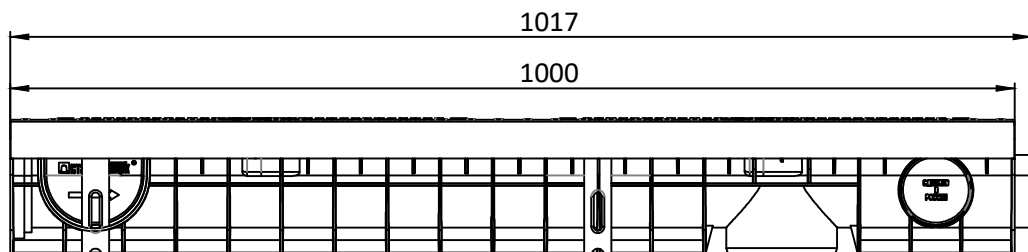

080234

				Plastic Channel Drive with grating slotted			Art. 080234	
Rev	Sheet	Doc. No.	Sign.	Data		Let.	Weight	Scale
				25.07.18			12.51	1:5
Dvlpd by Kozhukh O.					080234 Load Class D		Sheet	Sheets 1
Chkd by Neagoie R.								
Contact tehnic@standartpark.ro					Plastic, Steel, Ductile Cast Iron			