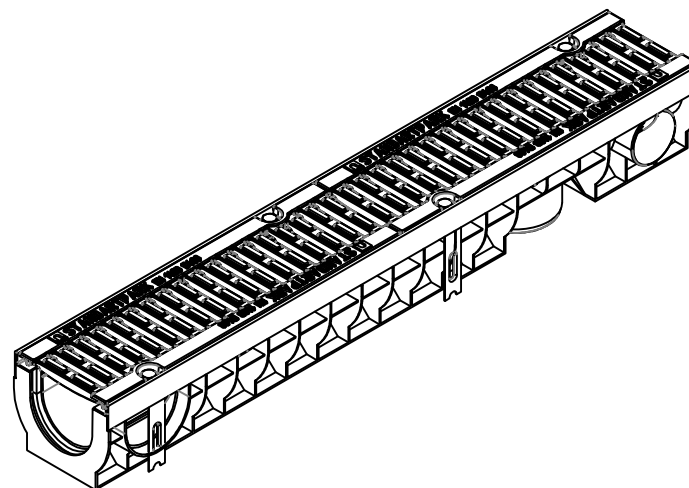

080234

				Plastic Channel Drive with grating slotted			Art. 080234	
Rev	Sheet	Doc. No.	Sign.	Data		Let.	Weight	Scale
				25.07.18			12.51	1:5
Dvlpd by Kozhukh O.					080234 Load Class D		Sheet	Sheets 1
Chkd by Neagoie R.								
Contact tehnic@standartpark.ro					Plastic, Steel, Ductile Cast Iron			