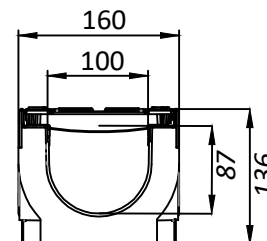

080234

				Plastic Channel Drive with grating slotted			Art. 080234	
Rev	Sheet	Doc. No.	Sign.	Data		Let.	Weight	Scale
				25.07.18			12.51	1:5
Dvlpd by Kozhukh O.					080234 Load Class D		Sheet	Sheets 1
Chkd by Neagoie R.								
Contact tehnic@standartpark.ro					Plastic, Steel, Ductile Cast Iron			